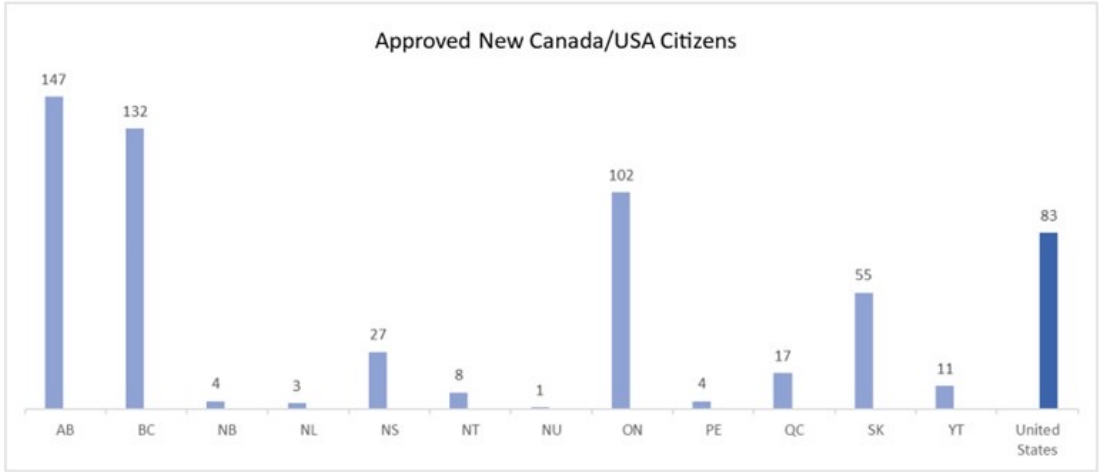

Application Processing and Beyond Borders

Manitoba Métis Federation
**2023 Annual
General Assembly**