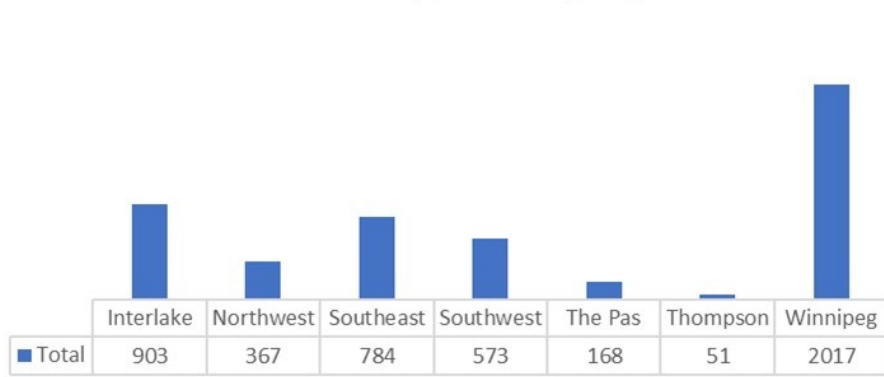

Our Historic Advancements

Manitoba Métis Federation
**2023 Annual
General Assembly**

2022-23 Citizenship Application

Stats

New Citizens Approved by Region

- ❑ Approved New Applications: 4,863
- ❑ Approved New Male Citizens: 2,301
- ❑ Approved New Female Citizens: 2,550
- ❑ Approved New Non-Binary Citizens: 12
- ❑ Approved New Youth: 1,496
- ❑ Approved New Adults: 3,367
- ❑ Approved New Harvesters: 2,860
- ❑ Approved New Citizens Living Outside of Manitoba: 600
- ❑ Total Approved Citizens: 47,374
- ❑ Total Approved Harvesters: 27,203