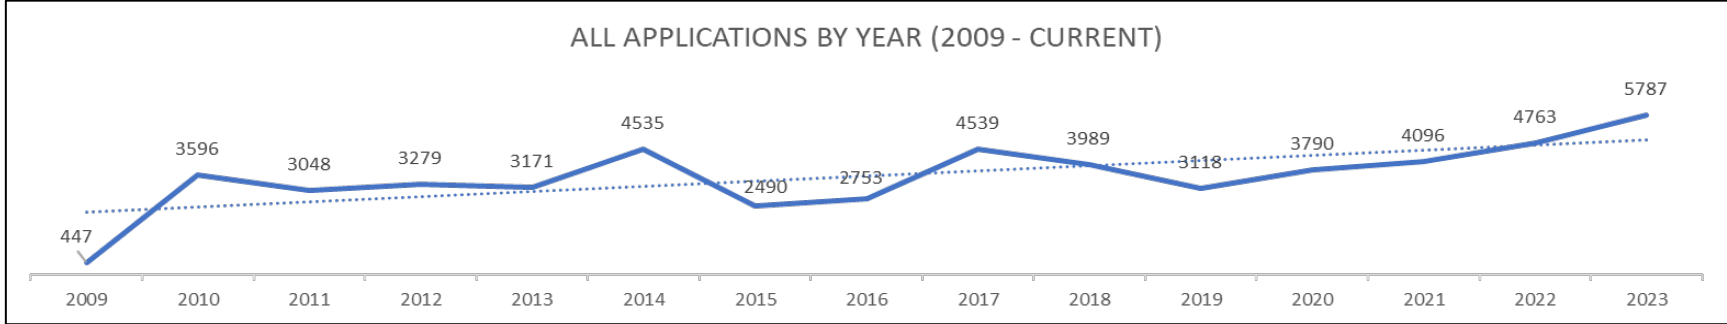

Application Processing and Beyond Borders

Manitoba Métis Federation
**2023 Annual
General Assembly**