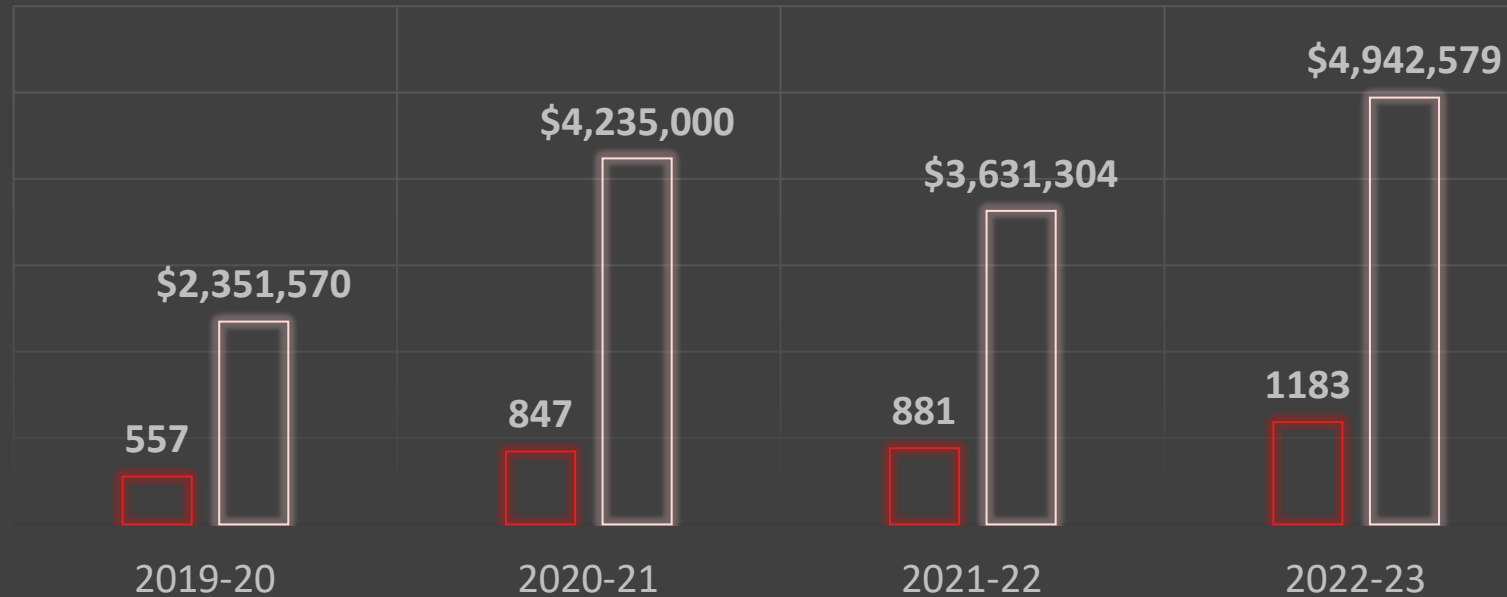

Manitoba Métis Federation
2023 Annual
General Assembly

Post-Secondary Education Support Program (PSESP)

PSESP Students Funded and Funding Totals per Fiscal Year

■ # of Students ■ \$ Funded

Manitoba Métis Federation
**2023 Annual
General Assembly**