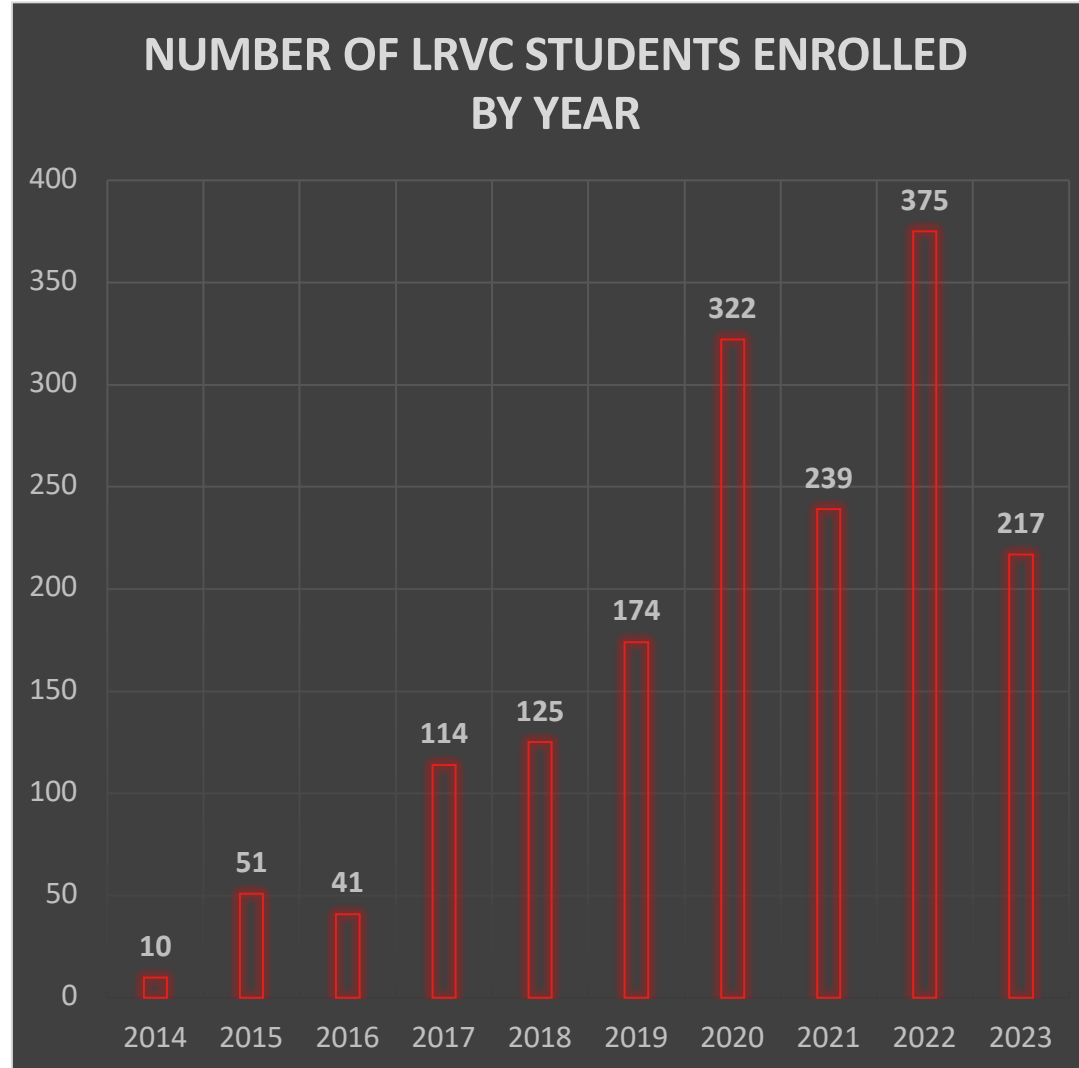

Louis Riel Vocational College (LRVC)

DIPLOMA PROGRAMS

- Health Care Aide
- Health Care Aide Challenge & Bridging
- Medical Office Assistant
- Indigenous Focused Early Childhood Educator
- Employment Counsellor

Manitoba Métis Federation
**2023 Annual
General Assembly**